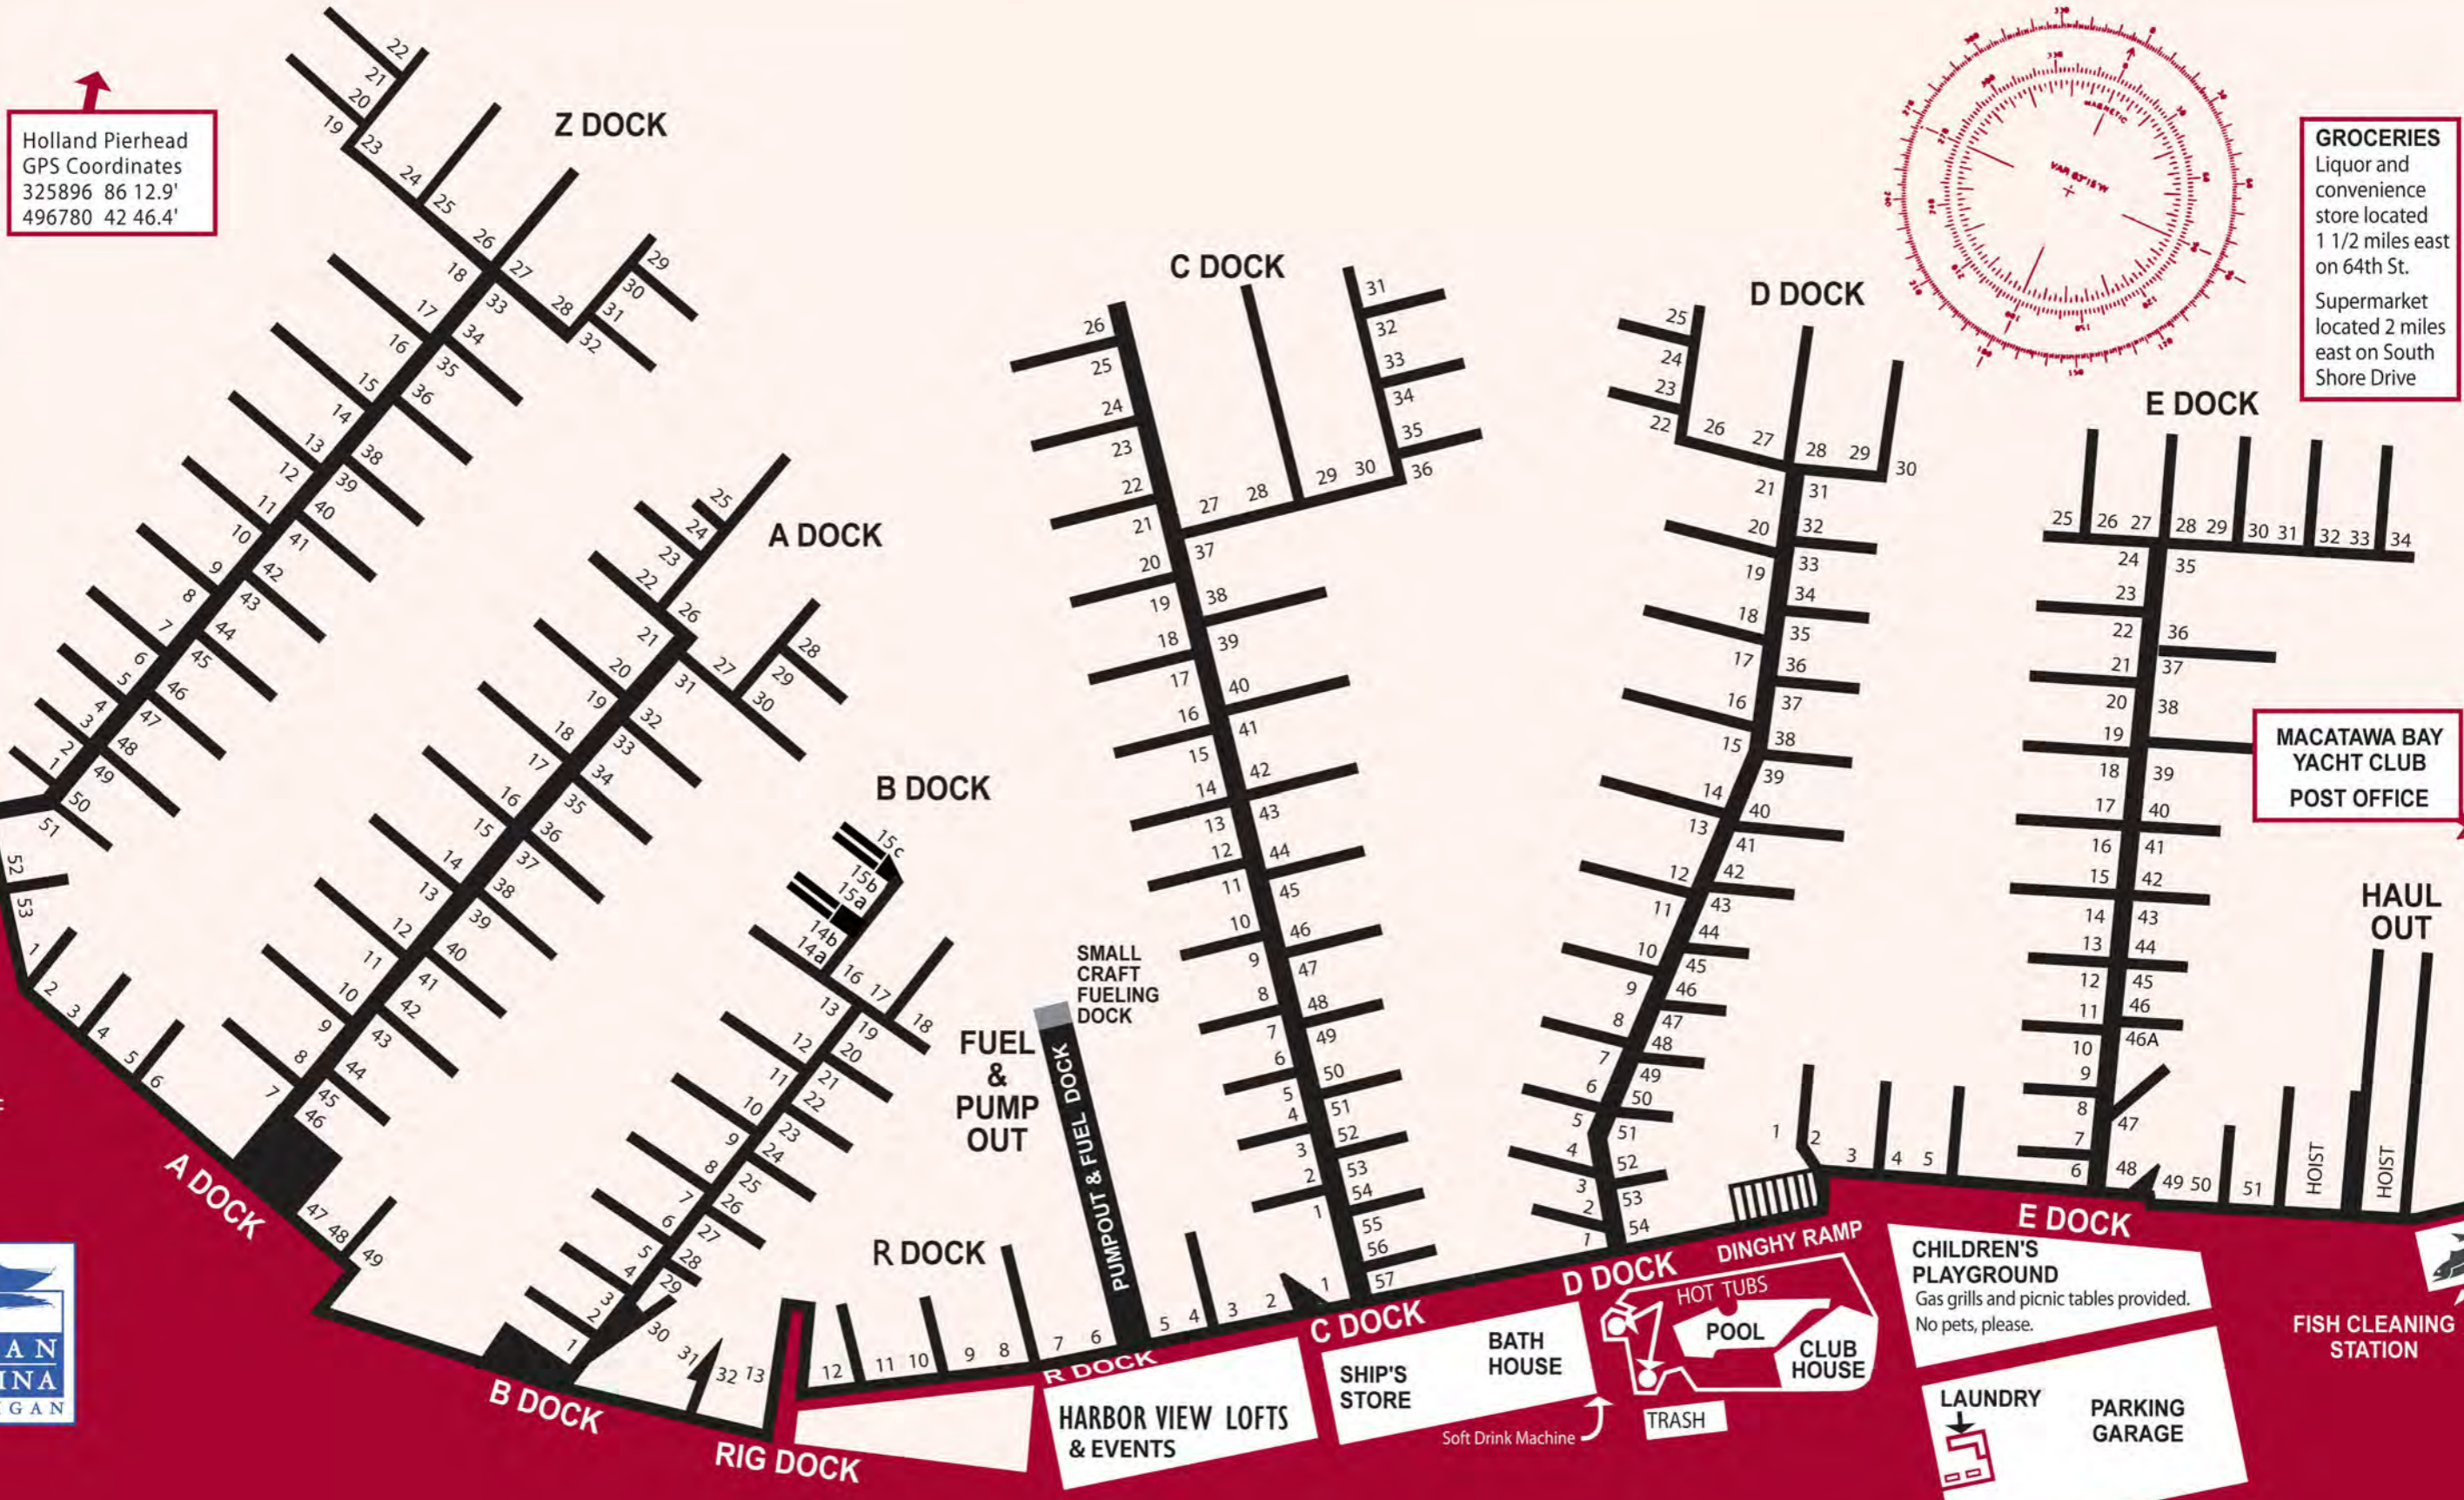

BOATHOUSE

Holland Pierhead
GPS Coordinates
325896 86 12.9'
496780 42 46.4'

GROCERIES
Liquor and convenience store located 1 1/2 miles east on 64th St.
Supermarket located 2 miles east on South Shore Drive

BUNGALOW
ART GALLERY
BATH HOUSE

Laundry, gas grills & picnic tables

SAND VOLLEYBALL COURT
Across the street

MACATAWA BAY YACHT CLUB
POST OFFICE

HAUL OUT

CHILDREN'S PLAYGROUND
Gas grills and picnic tables provided.
No pets, please.

LAUNDRY
PARKING GARAGE

FISH CLEANING STATION

HARBOR VIEW LOFTS & EVENTS

SHIP'S STORE
BATH HOUSE
Soft Drink Machine

DINGHY RAMP
HOT TUBS
POOL
CLUB HOUSE
TRASH

FUEL & PUMP OUT

SMALL CRAFT FUELING DOCK

PUMP OUT & FUEL DOCK

BOATHOUSE